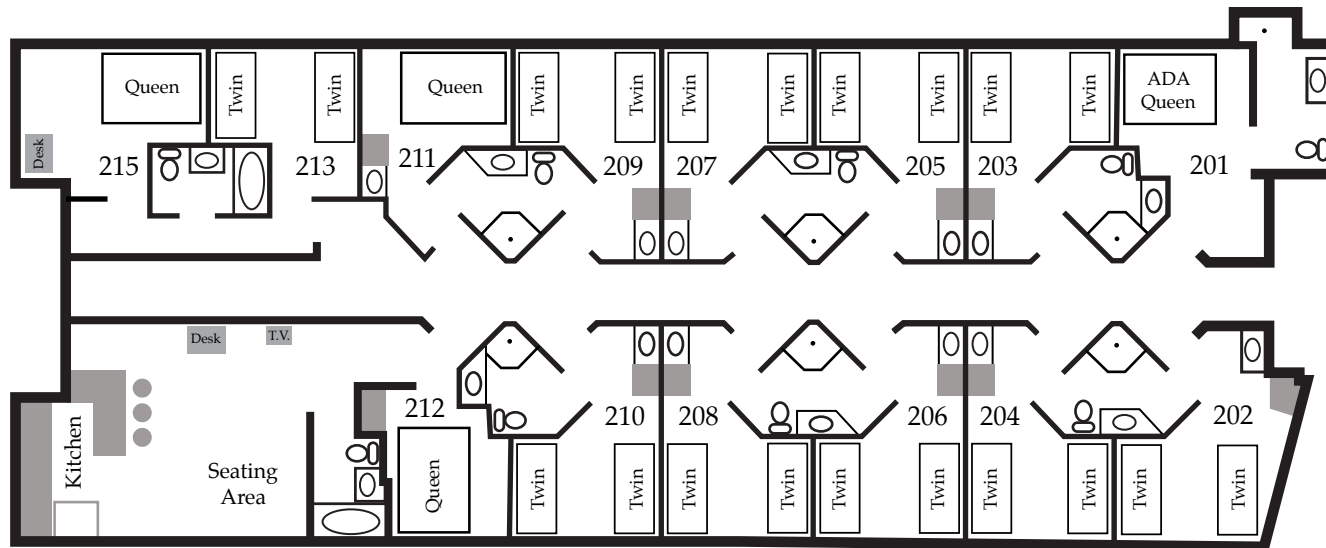

## SECOND FLOOR HOSPITALITY ROOMS

Room #	Bed Type	Bath	Room #	Bed Type	Bath
201	1 queen	private bath	202	2 twins	private bath option or shared bath with 204
203	2 twins	private bath	204	2 twins	private bath option or shared bath with 202
205	2 twins	private bath option or shared bath with 207	206	2 twins	private bath option or shared bath with 208
207	2 twins	private bath option or shared bath with 205	208	2 twins	private bath option or shared bath with 206
209	2 twins	private bath option or shared bath with 211	210	2 twins	private bath
211	1 queen	private bath option or shared bath with 209	212	1 queen	suite with private bath, sitting area and full kitchen
213	2 twins	private bath option or shared bath with 215			
215	1 queen	private bath option or shared bath with 213			

\*Full Kitchen: Includes self-serve hot/ cold cereals, milk, juice and coffee for overnight guests.

Kitchen is stocked with full-size appliances, cookware, dishes, and silverware. A washer and dryer is also available for guest use.